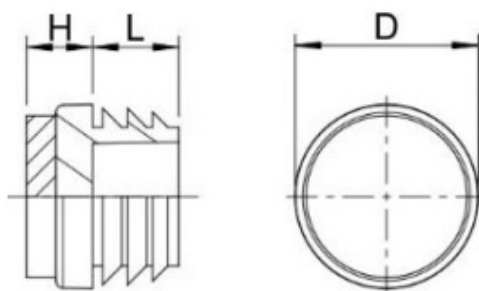

PRODUCT SHEET

Description:

Insert Glide For Round Tubes, Diam 40mm, PE, Black

Item number:

10.02.185-0

Units	Box	Carton	HS Code	Barcode
Pcs.	0	1000	3901908099	 5704866007023

D	H	L
14,0	4,0	9,3
15,0	4,0	9,6
19,0	4,1	11,0
20,0	4,0	12,0
22,0	4,0	11,8
25,0	5,0	11,8
30,0	5,0	14,0
35,0	5,0	14,3
40,0	5,0	11,7
42,0	5,0	11,5
50,0	5,2	16,0